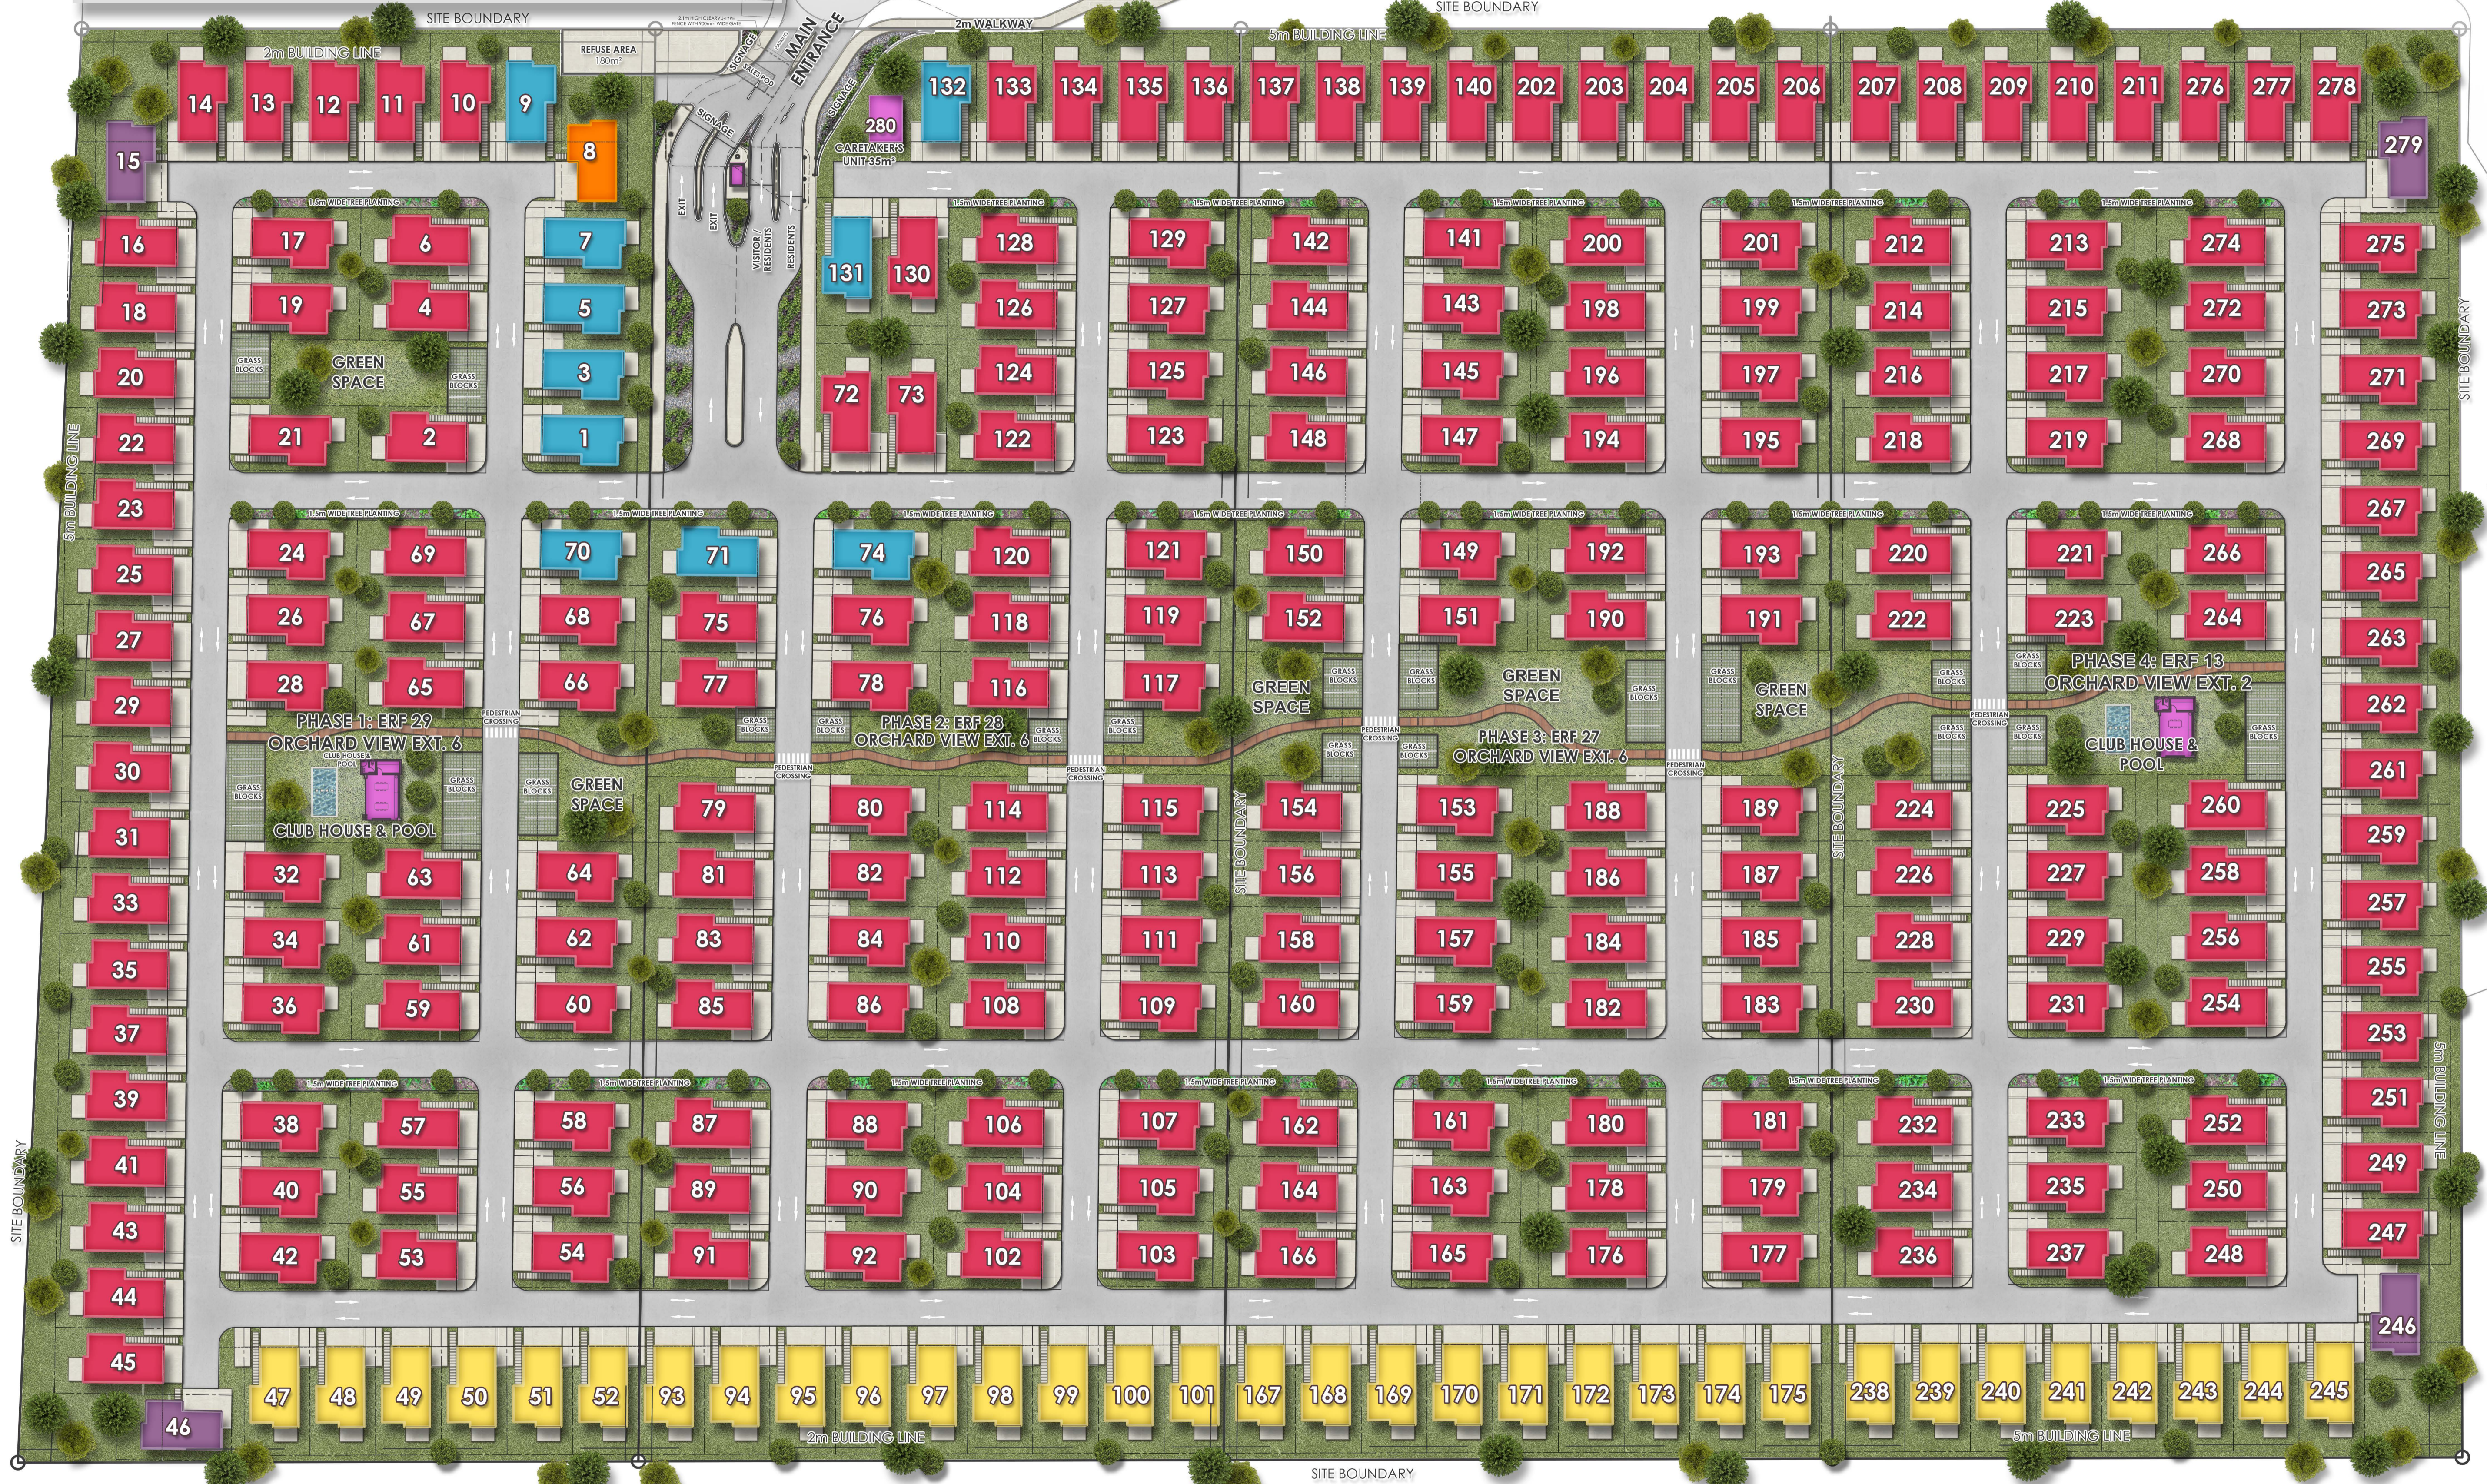

■ UNIT TYPE A	■ UNIT TYPE D
■ UNIT TYPE B	■ UNIT TYPE E
■ UNIT TYPE C	<p>*** ALL 2 BED UNITS CAN BE UPGRADED TO A 3/4 BED UNIT</p> <p>*** ALL 3 BED UNITS CAN BE UPGRADED TO A 4 BED UNIT</p>

PHASE 1: ERF 29
ORCHARD VIEW EXT. 6
 1.9817 ha
 70 UNITS

PHASE 2: ERF 28
ORCHARD VIEW EXT. 6
 1.9402 ha
 66 UNITS

PHASE 3: ERF 27
ORCHARD VIEW EXT. 6
 1.9845 ha
 70 UNITS

PHASE 4: ERF 13
ORCHARD VIEW EXT. 2
 2.0819 ha
 73 UNITS